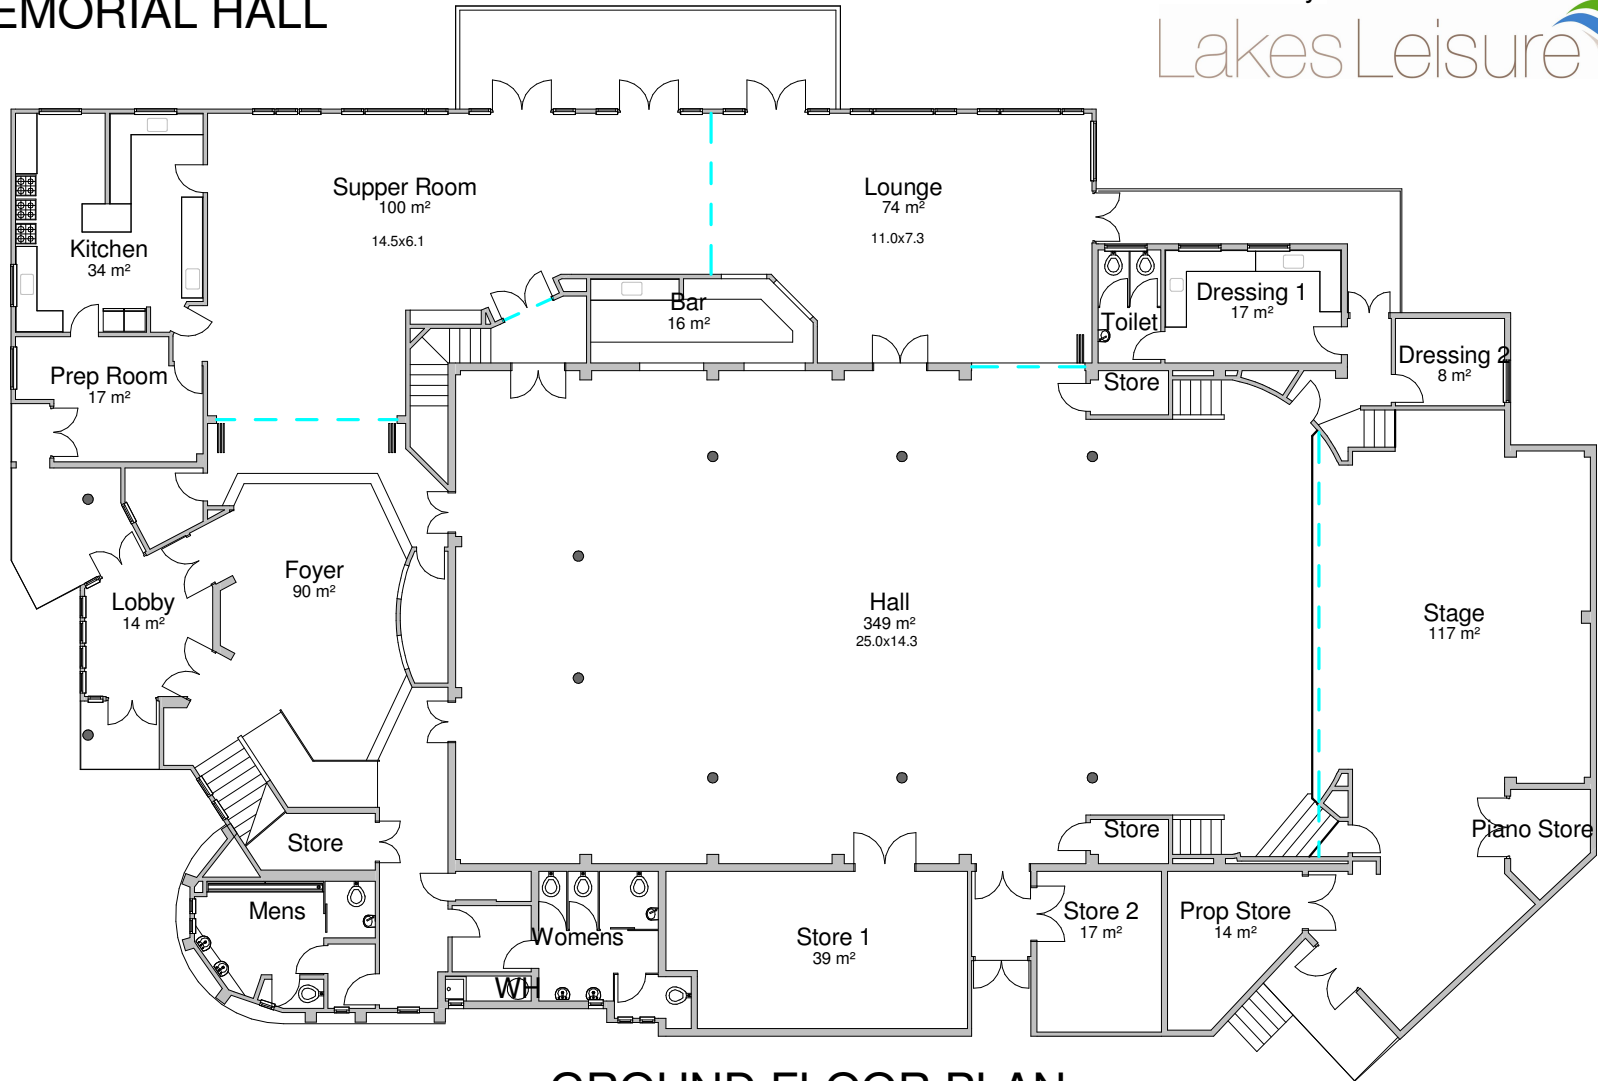

MEMORIAL HALL

Produced By:

Lakes Leisure 

Scale 1 : 200

GROUND FLOOR PLAN

Date 18th February 2009