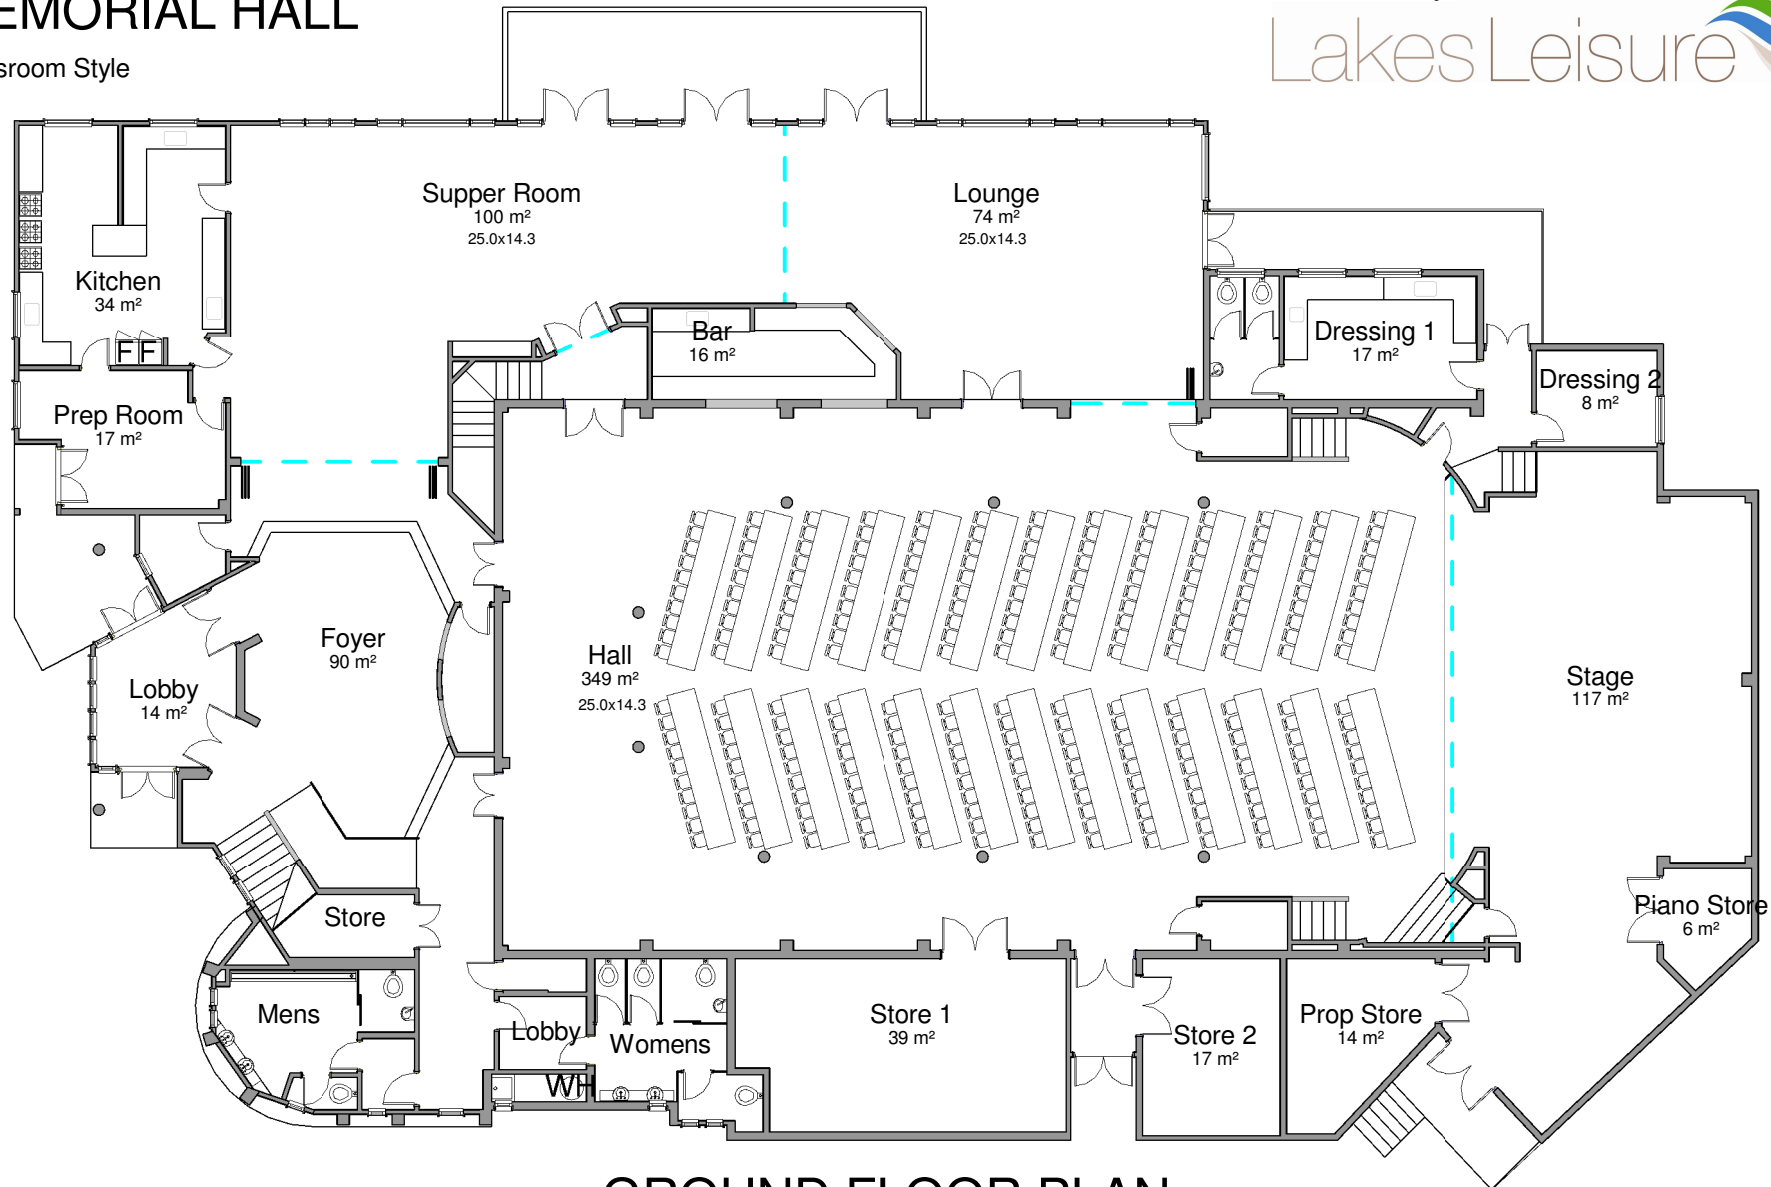

# MEMORIAL HALL

Classroom Style

Produced By:

Lakes Leisure 

Scale 1 : 200

## GROUND FLOOR PLAN

Date 18th February 2009