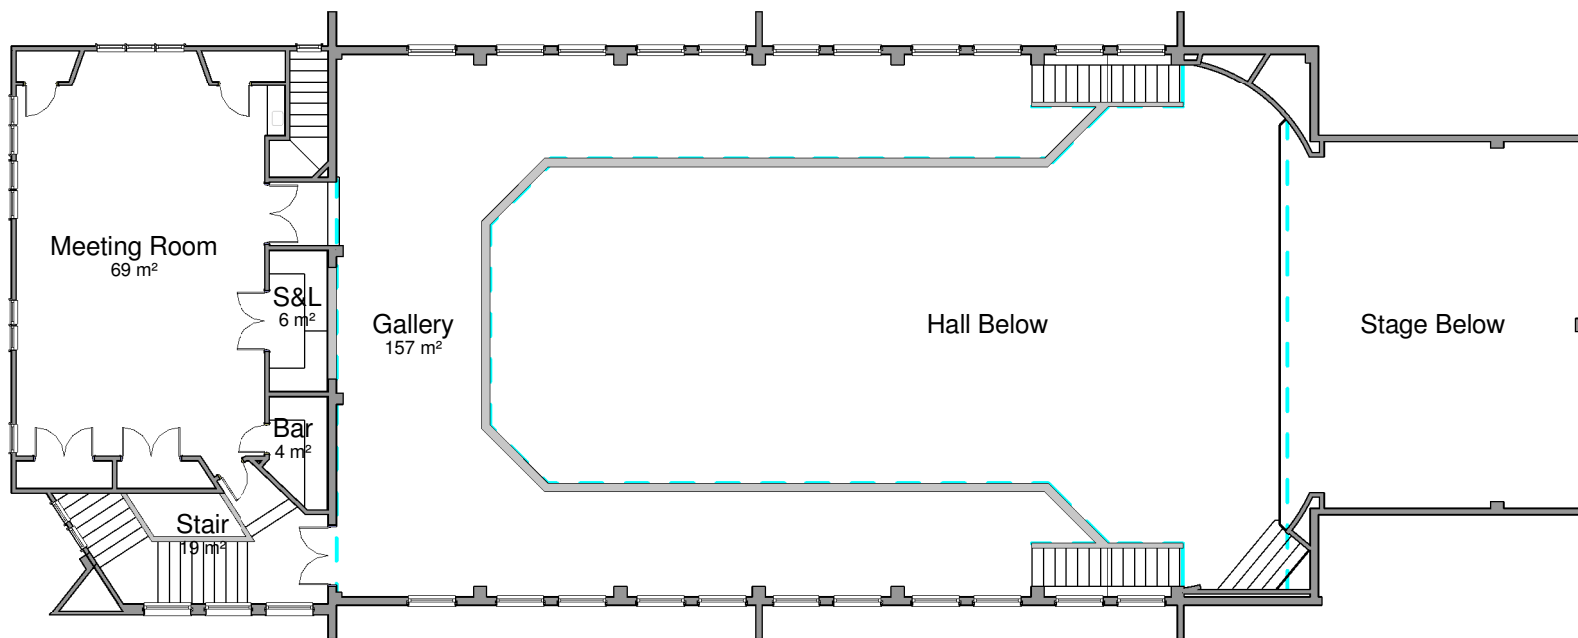

MEMORIAL HALL

Produced By:

Scale 1 : 200

MEZZANINE FLOOR PLAN

Date 18th February 2009